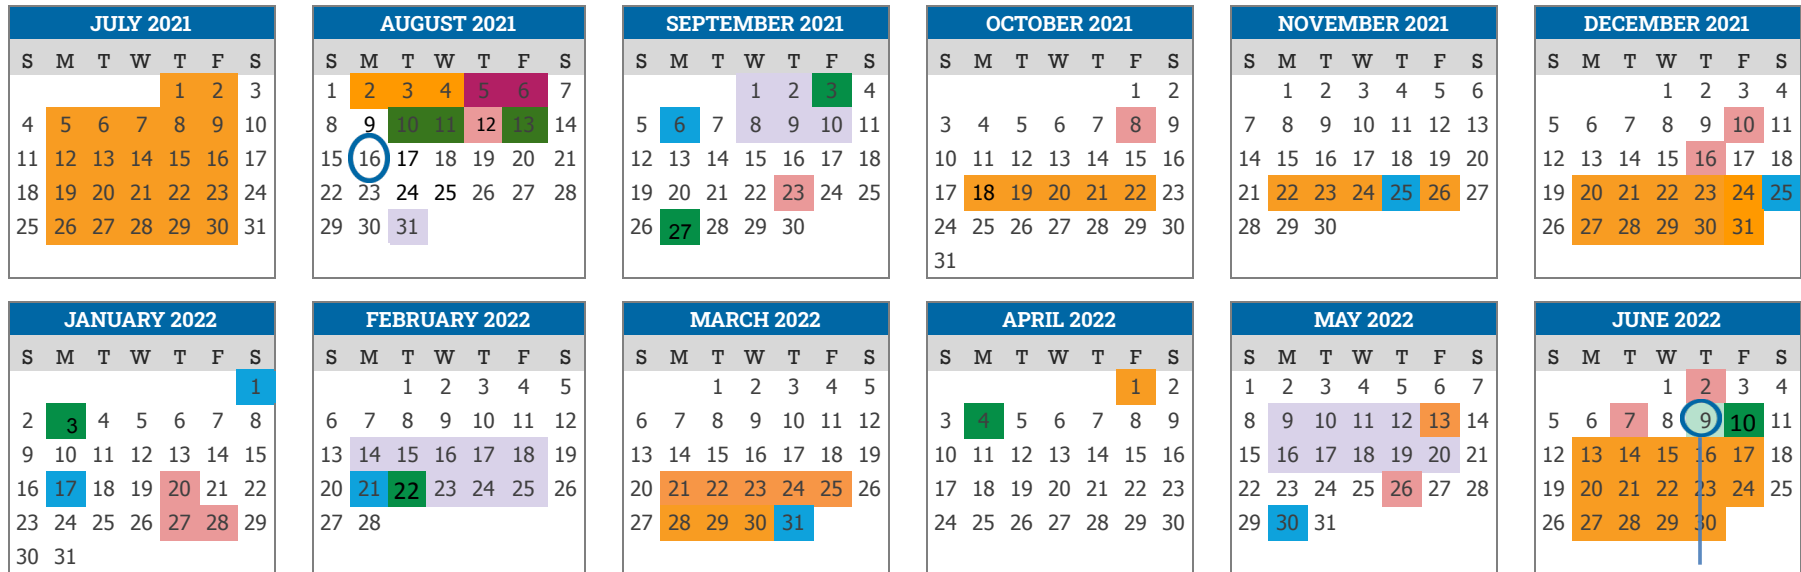

FIRST DAY  
OF SCHOOL

# 2021-22 DMHS School Year Calendar

LAST DAY  
OF SCHOOL

## NON-STUDENT CONTACT DAYS

**Planning, assessment, and professional days (no classes for students; 10.5 days total) + 1 day for Floating Accelerated Learning Planning (Principal Determined)**

Aug. 10-13, April 4 June 9 (half day), June 10

## SEMESTER DATES

**1** BEGINS Aug. 16

ENDS Dec. 17

**2** BEGINS Jan. 4

ENDS June 9